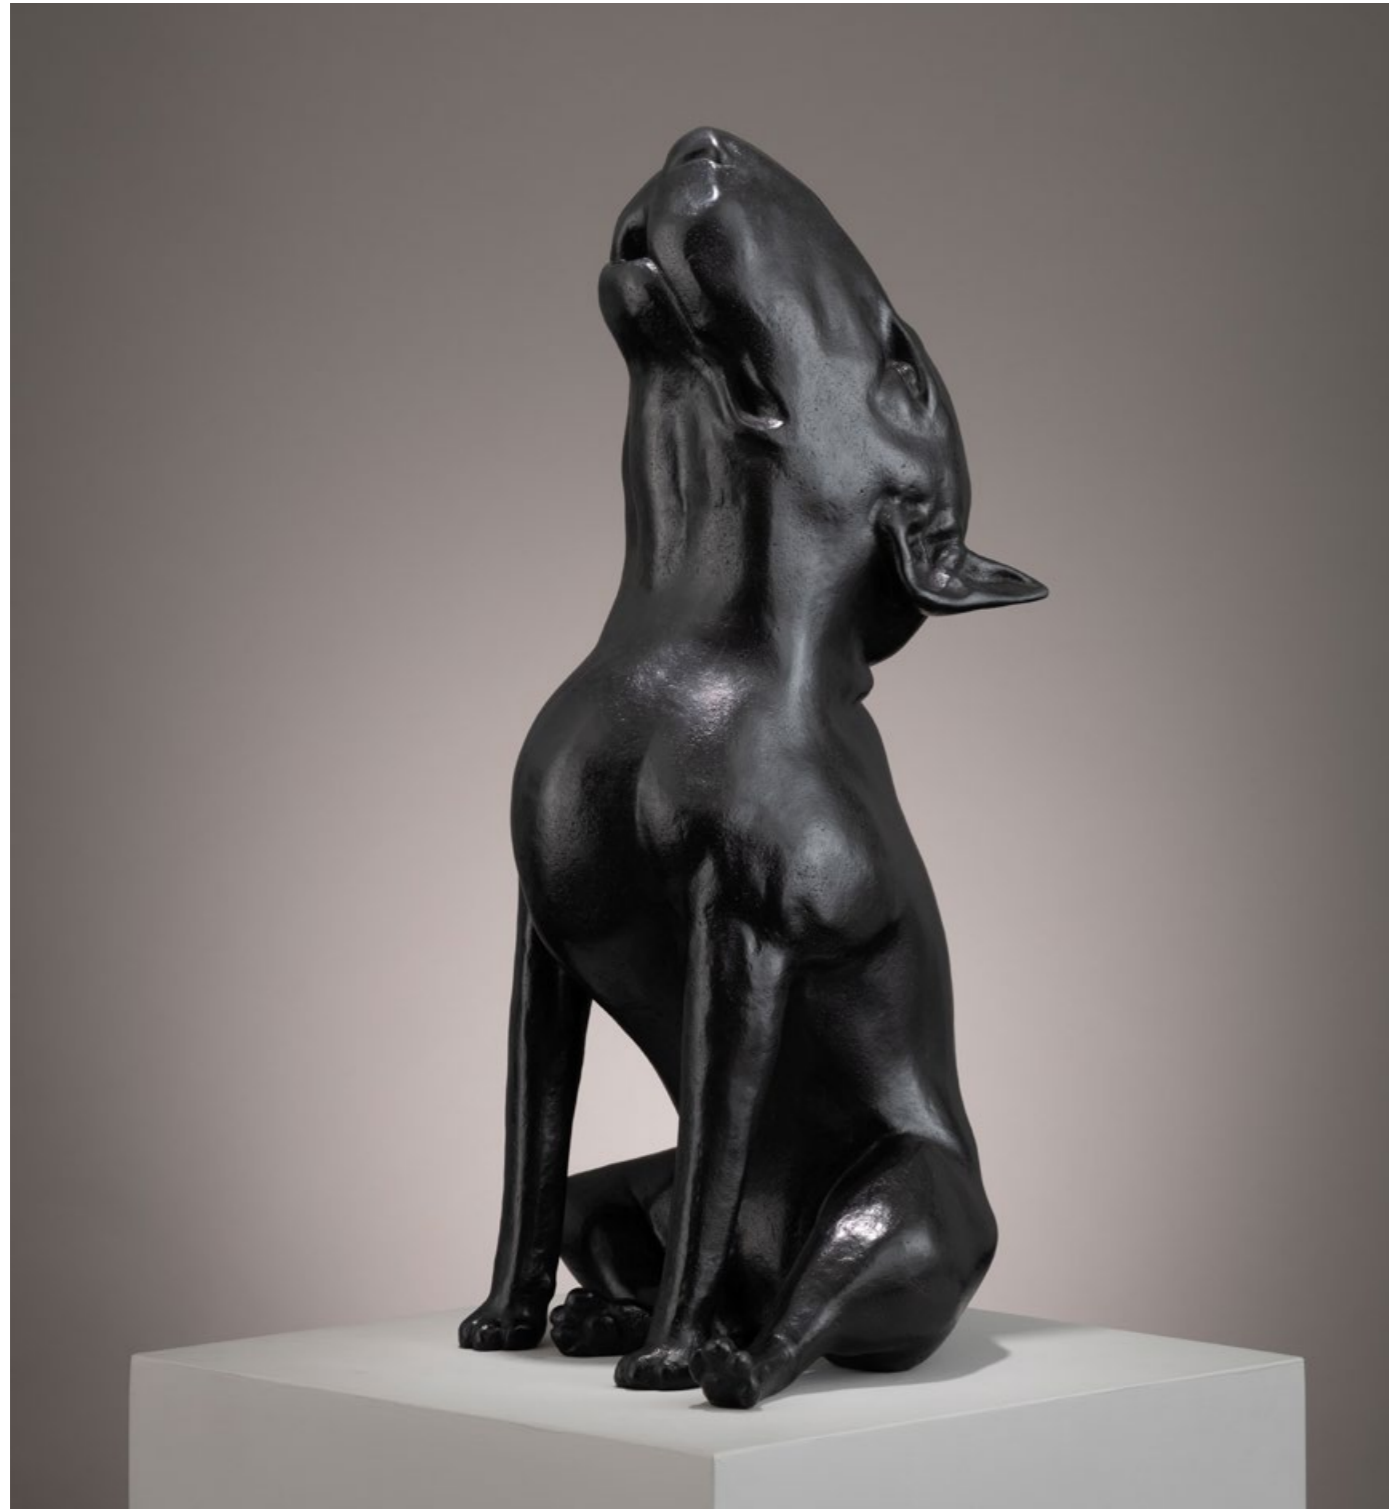

BEEZY BAILEY
Striped Forest Cat
 Edition of 30
 copperplate etching
 33 x 27 cm

3/20

Beant Pailay '19

3/20

Beant Pailay '19

BEEZY BAILEY
Peaceman (medium)
Edition of 12 (last in the edition)
bronze
118 x 16 x 49 cm