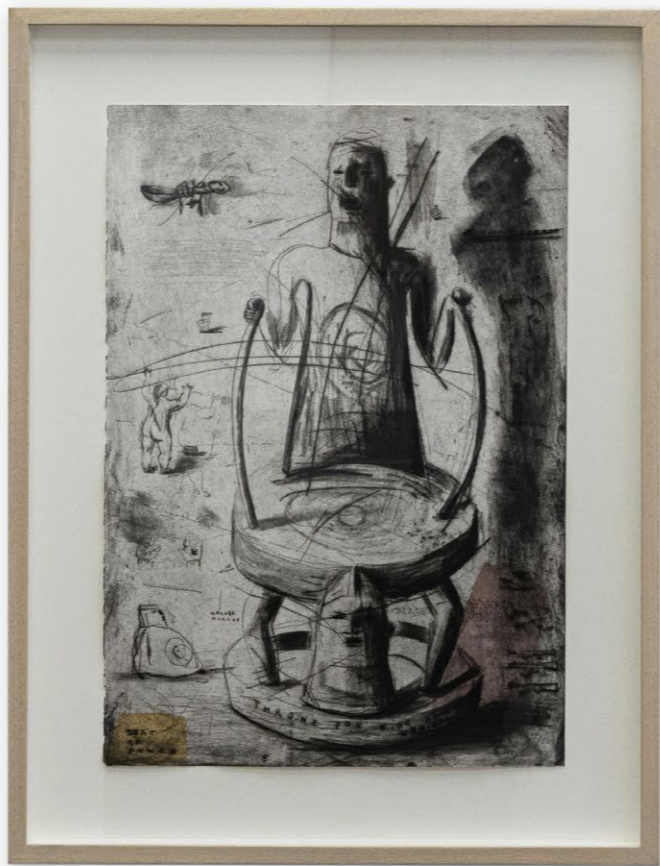

DIRECTOR'S SELECTION

February 2022

Bonita Alice

DIRECTOR'S SELECTION

February 2022

FEATURED ARTISTS

Click on the artist's name below for a full biography

BONITA ALICE | NICOLA BAILEY | DEBORAH BELL
NIC BLADEN | WILMA CRUISE | LAURA ELLENBERGER
ED HODGKINSON | DYLAN LEWIS | JOHN MEYER
ALESSANDRO PAPETTI | WILLIAM PEERS
LIONEL SMIT | RINA STUTZER | ANGUS TAYLOR
SHANY VAN DEN BERG | FLORIAN WOZNIAK

DEBORAH BELL
Unheard Centre
Edition of 9
bronze
83 x 21 x 20 cm

DEBORAH BELL
As the Earth Senses You
Edition of 12
bronze
52 x 19 x 14 cm

DEBORAH BELL
Ubu Series
 Edition of 50
 drypoint and Chine-coll
 49 x 34 cm each

FLORIAN WOZNIAK

Solitude

Edition of 8

bronze

68 x 45 x 43 cm

JOHN MEYER
Towards Tuli, 2021
acrylic on canvas
100 x 135 cm

ED HODGKINSON
Madeleine Turning
acrylic on linen
115 x 90 cm

DYLAN LEWIS
S314 Trans-Figure XXVIII Maquette
Edition of 12
bronze
104 x 17 x 25 cm

Edition of 8

bronze

9 x 12.5 x 10.5 cm

NICOLA BAILEY

This Dog Watched Beside a Bed (Rufus)

Edition of 8

bronze

6.5 x 15 x 8 cm