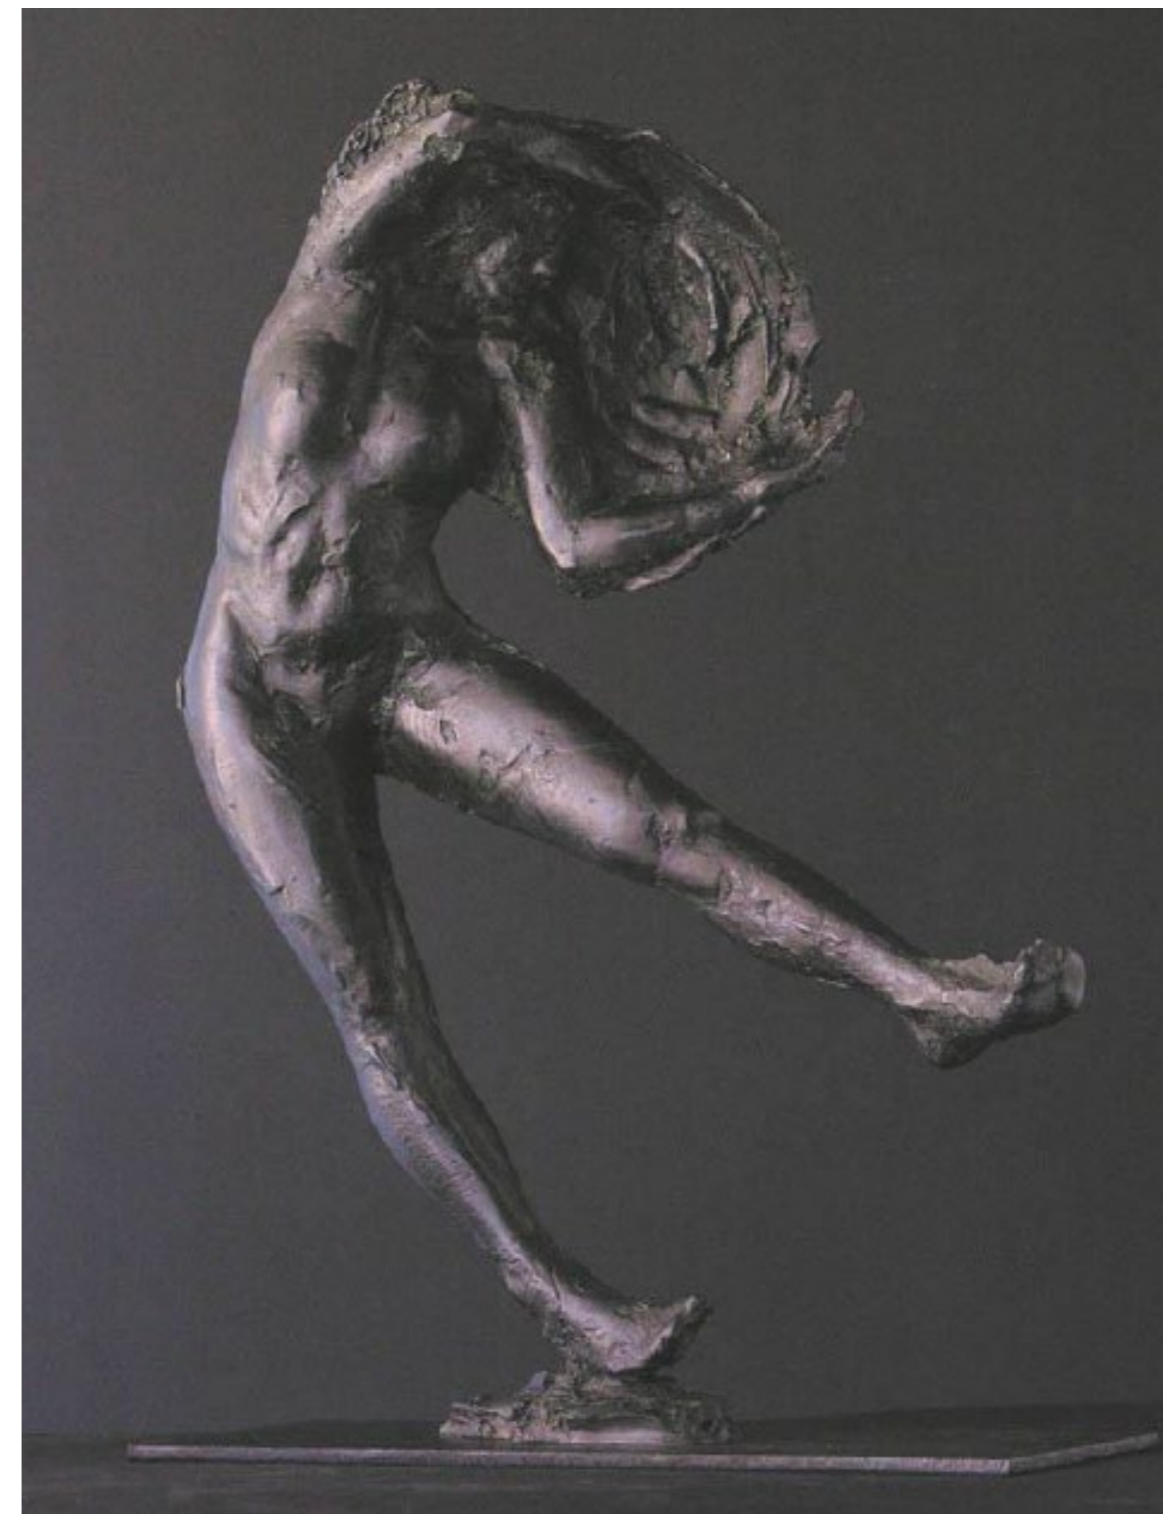

DYLAN LEWIS
S249 Trans-Figure IV Maquette
Edition of 12
bronze
83 x 22 x 62.5 cm