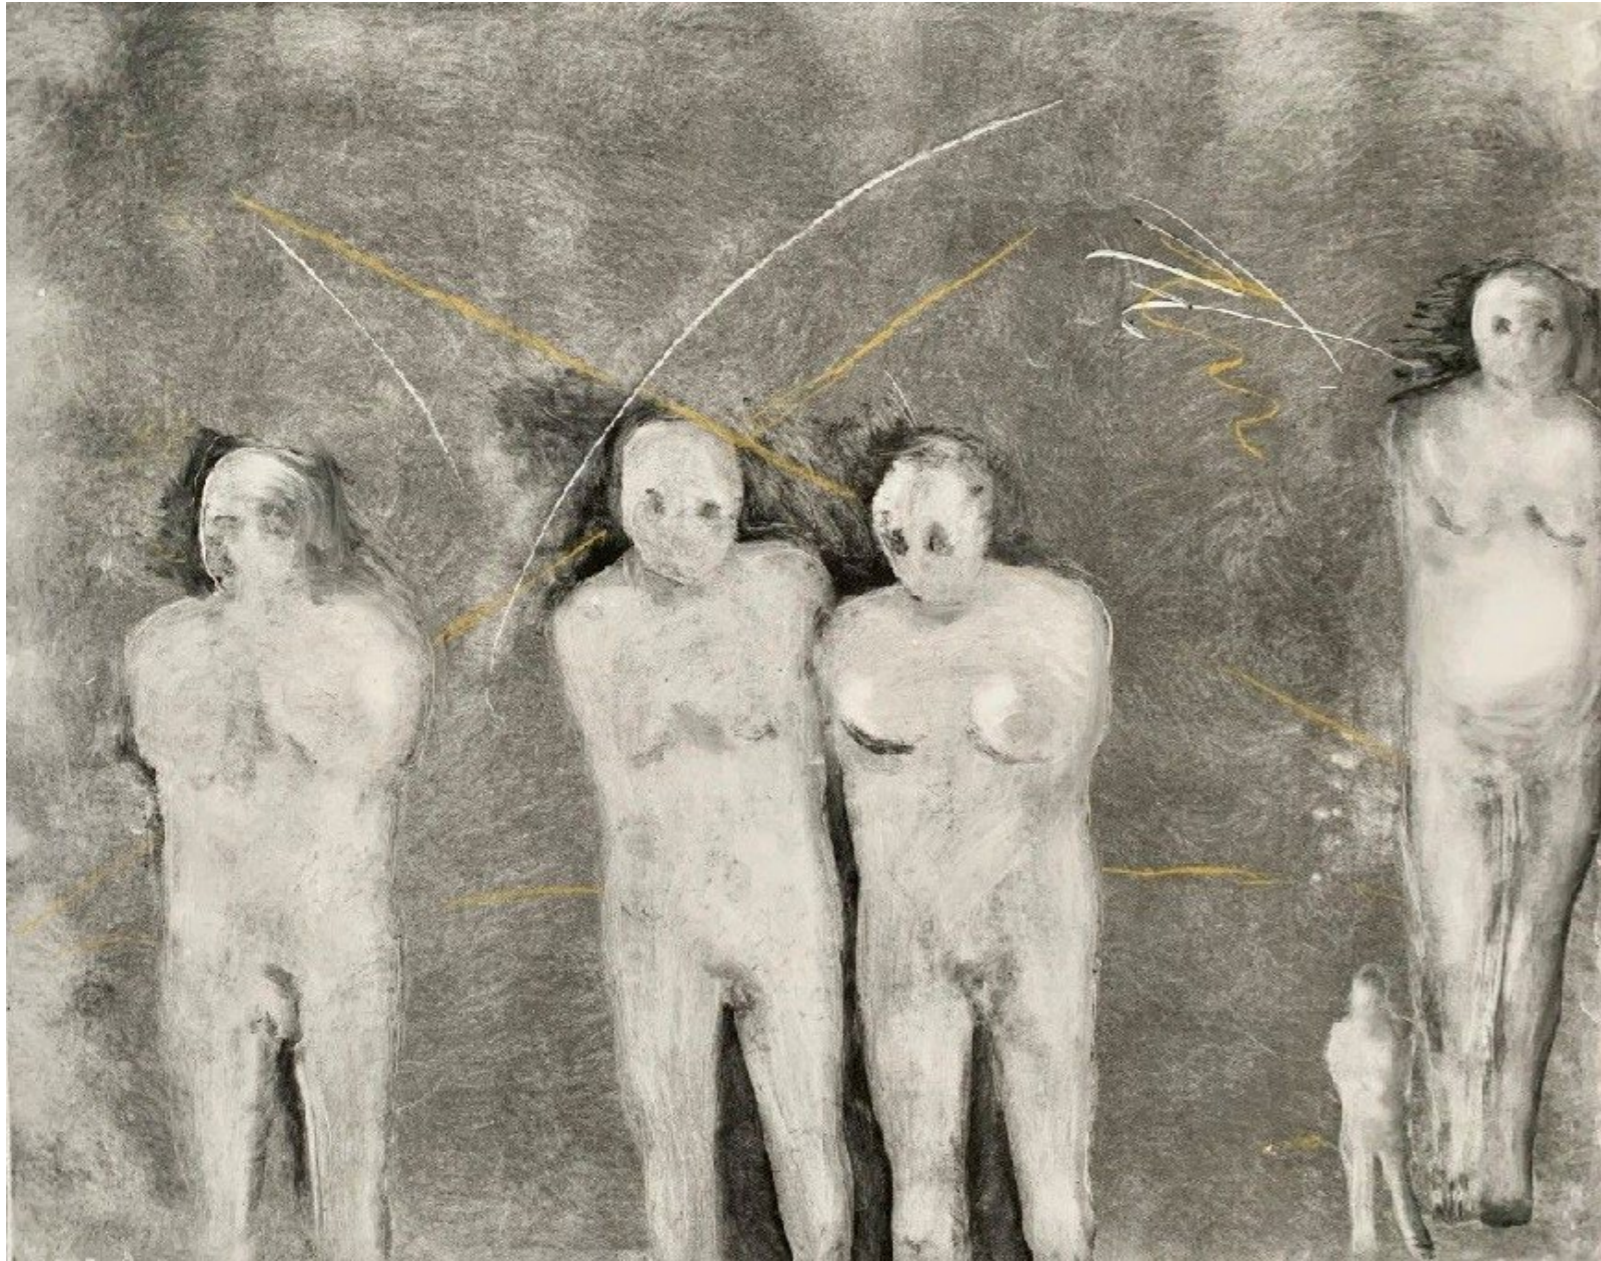

58 x 28 x 23 cm

WILMA CRUISE

Bobbejaan Klim die Perd

Edition of 12

bronze

40 x 38 x 30 cm

WILMA CRUISE
Eric Arthur Blair Suite IV
 monotype
 72.5 x 92 cm

WILMA CRUISE
Eric Arthur Blair Suite III
 monotype
 78 x 93.5 cm