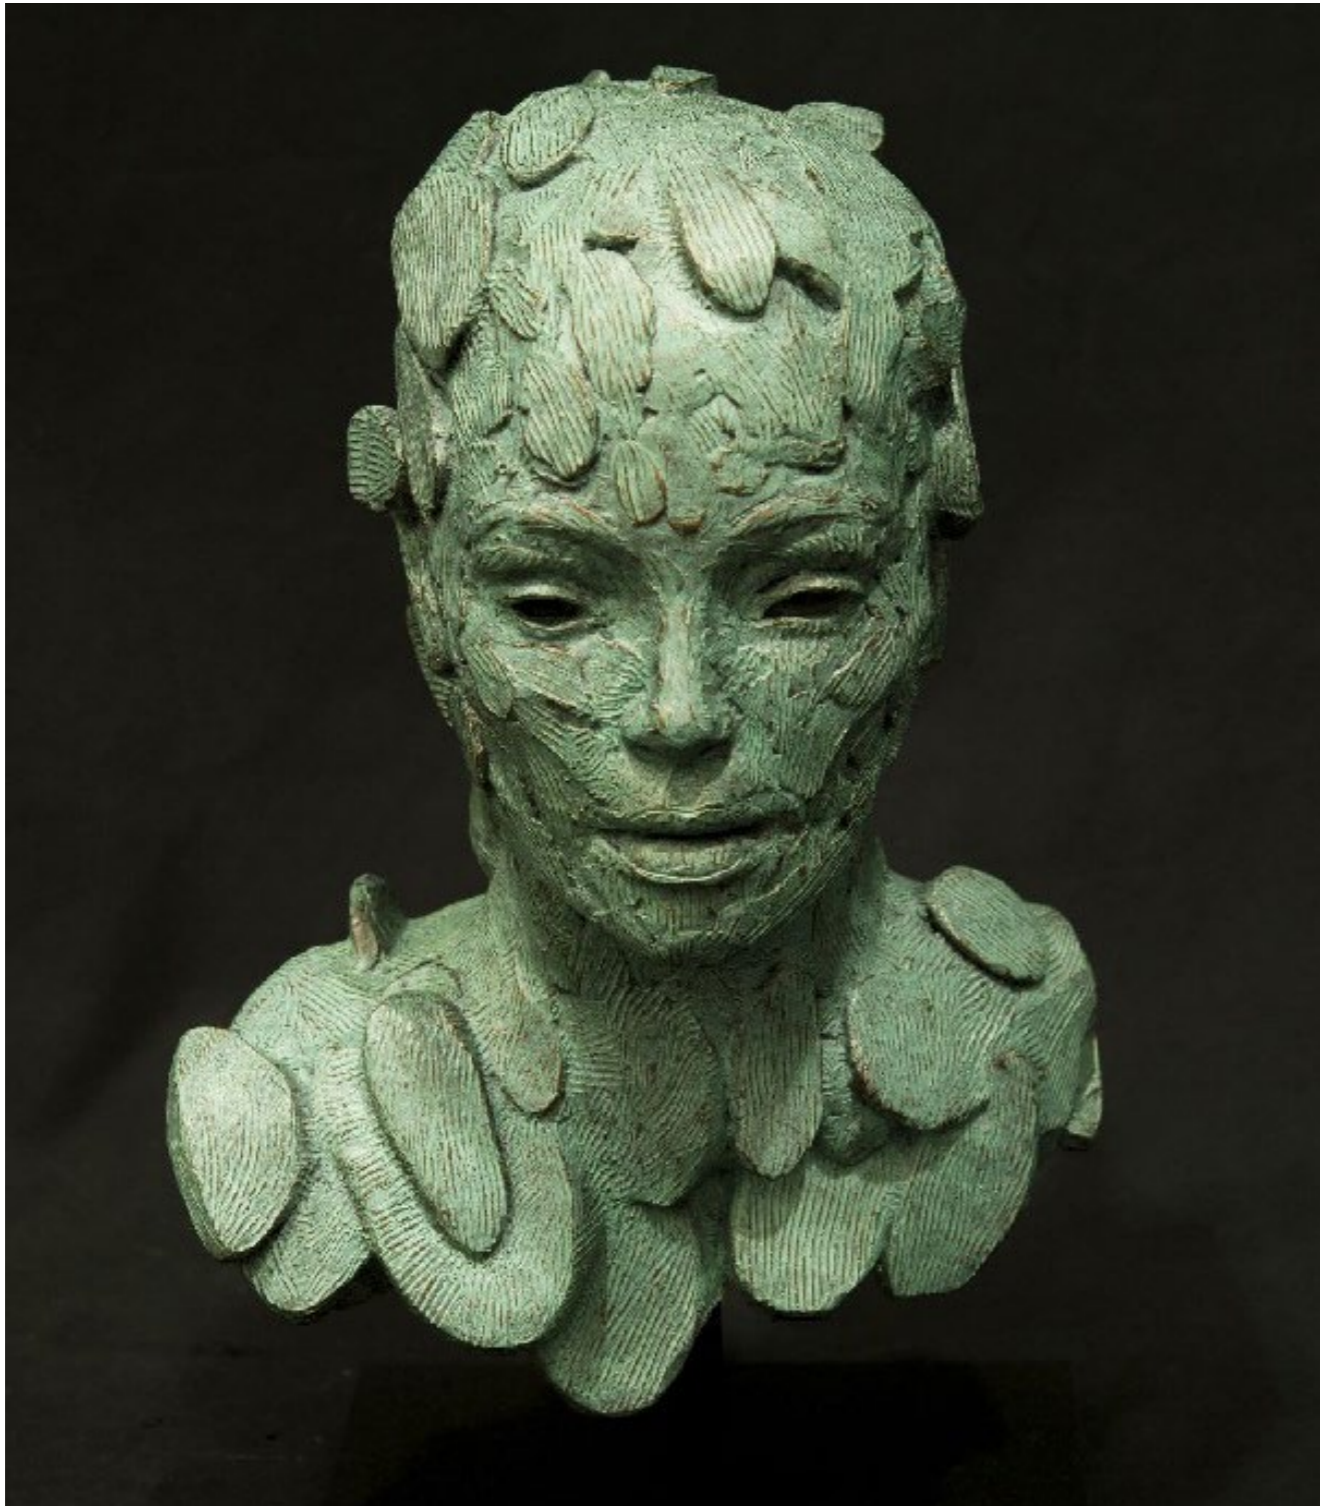

LIONEL SMIT
Restructure #2
Edition of 12
bronze
45 x 31 x 25 cm