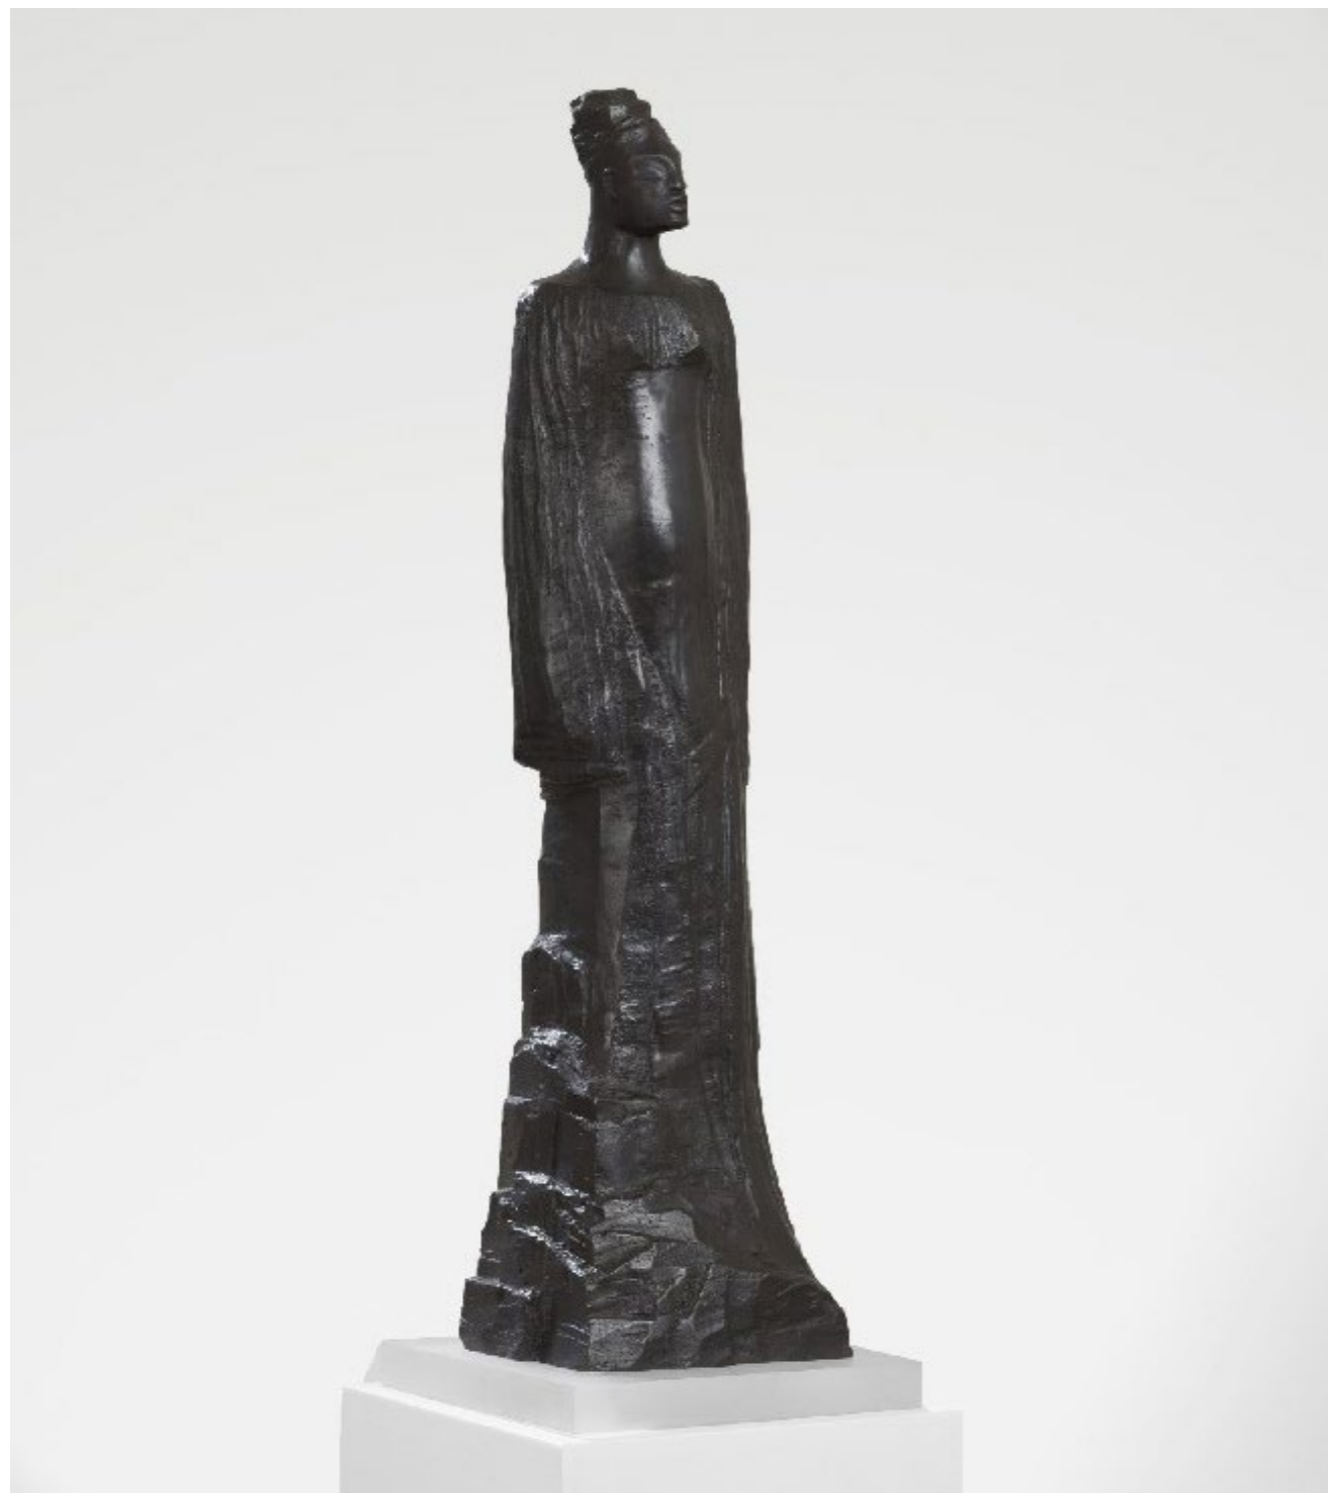

DIRECTOR'S SELECTION

February 2022

Bonita Alice

DIRECTOR'S SELECTION

February 2022

FEATURED ARTISTS

Click on the artist's name below for a full biography

BONITA ALICE | NICOLA BAILEY | DEBORAH BELL
NIC BLADEN | WILMA CRUISE | LAURA ELLENBERGER
ED HODGKINSON | DYLAN LEWIS | JOHN MEYER
ALESSANDRO PAPETTI | WILLIAM PEERS
LIONEL SMIT | RINA STUTZER | ANGUS TAYLOR
SHANY VAN DEN BERG | FLORIAN WOZNIAK