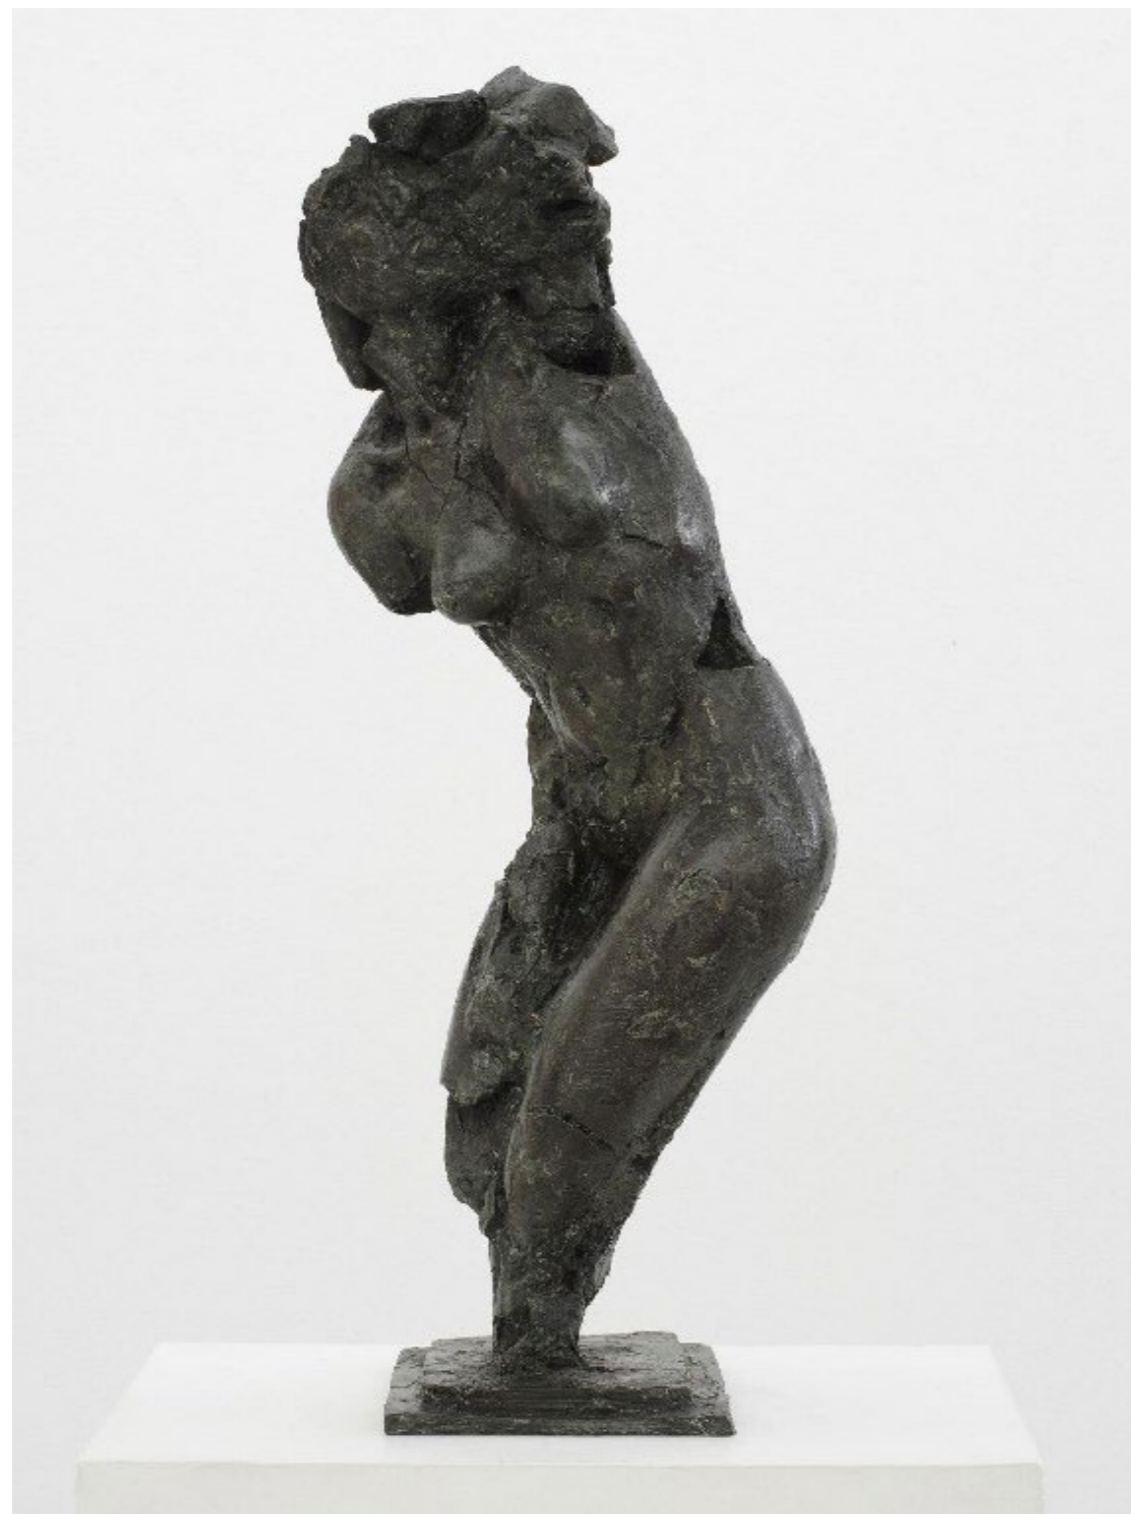

FLORIAN WOZNIAK

Solitude

Edition of 8

bronze

68 x 45 x 43 cm

JOHN MEYER
Towards Tuli, 2021
acrylic on canvas
100 x 135 cm

ED HODGKINSON
Madeleine Turning
acrylic on linen
115 x 90 cm

DYLAN LEWIS
S314 Trans-Figure XXVIII Maquette
Edition of 12
bronze
104 x 17 x 25 cm