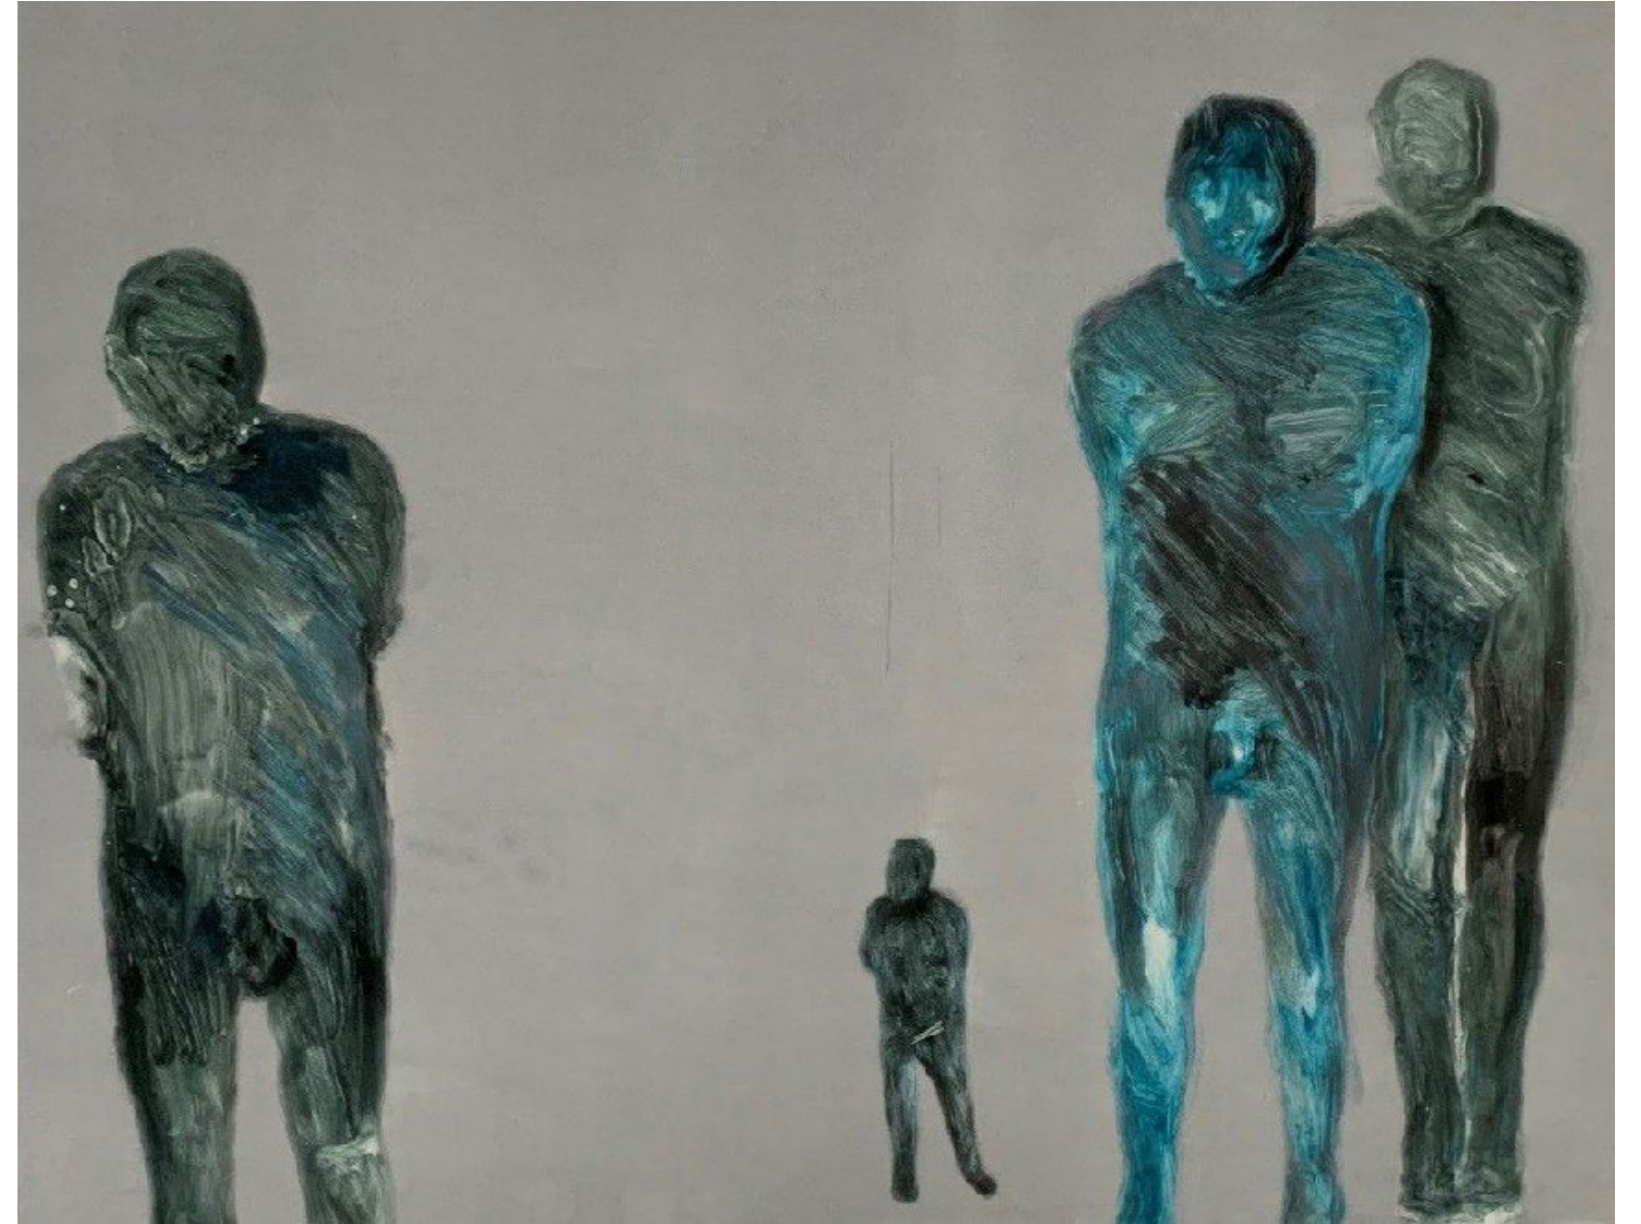

58 x 28 x 23 cm

WILMA CRUISE

Bobbejaan Klim die Perd

Edition of 12

bronze

40 x 38 x 30 cm

WILMA CRUISE
Eric Arthur Blair Suite IV
 monotype
 72.5 x 92 cm

WILMA CRUISE
Eric Arthur Blair Suite III
 monotype
 78 x 93.5 cm